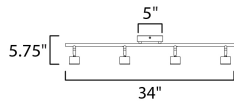

**MEASUREMENTS**

DIMENSION : 34" L x 5" W x 5.75" H  
 MAX OAH : 5" W x 1.2" H  
 HANGING WEIGHT : 2.51 lb

**LAMPING**

INPUT VOLTAGE : 120-277V  
 LUMENS : 1,820 Rated (1,580 Del.)  
 BULB : 4 x 7W LED PCB Integrated , 28W Total  
 BULB INCLUDED : (Integrated)  
 DIMMABLE : ELV at 120V  
 CRI : 90 CRI  
 COLOR\_TEMP : 3000K  
 LIGHTING\_DIRECTION : Directional